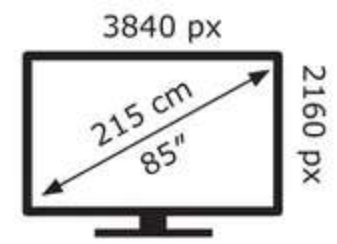

TCL

85P745X1

**168** kWh/1000h

ABCDEF**G**  
**HDR**  
**310** kWh/1000h

2019/2013